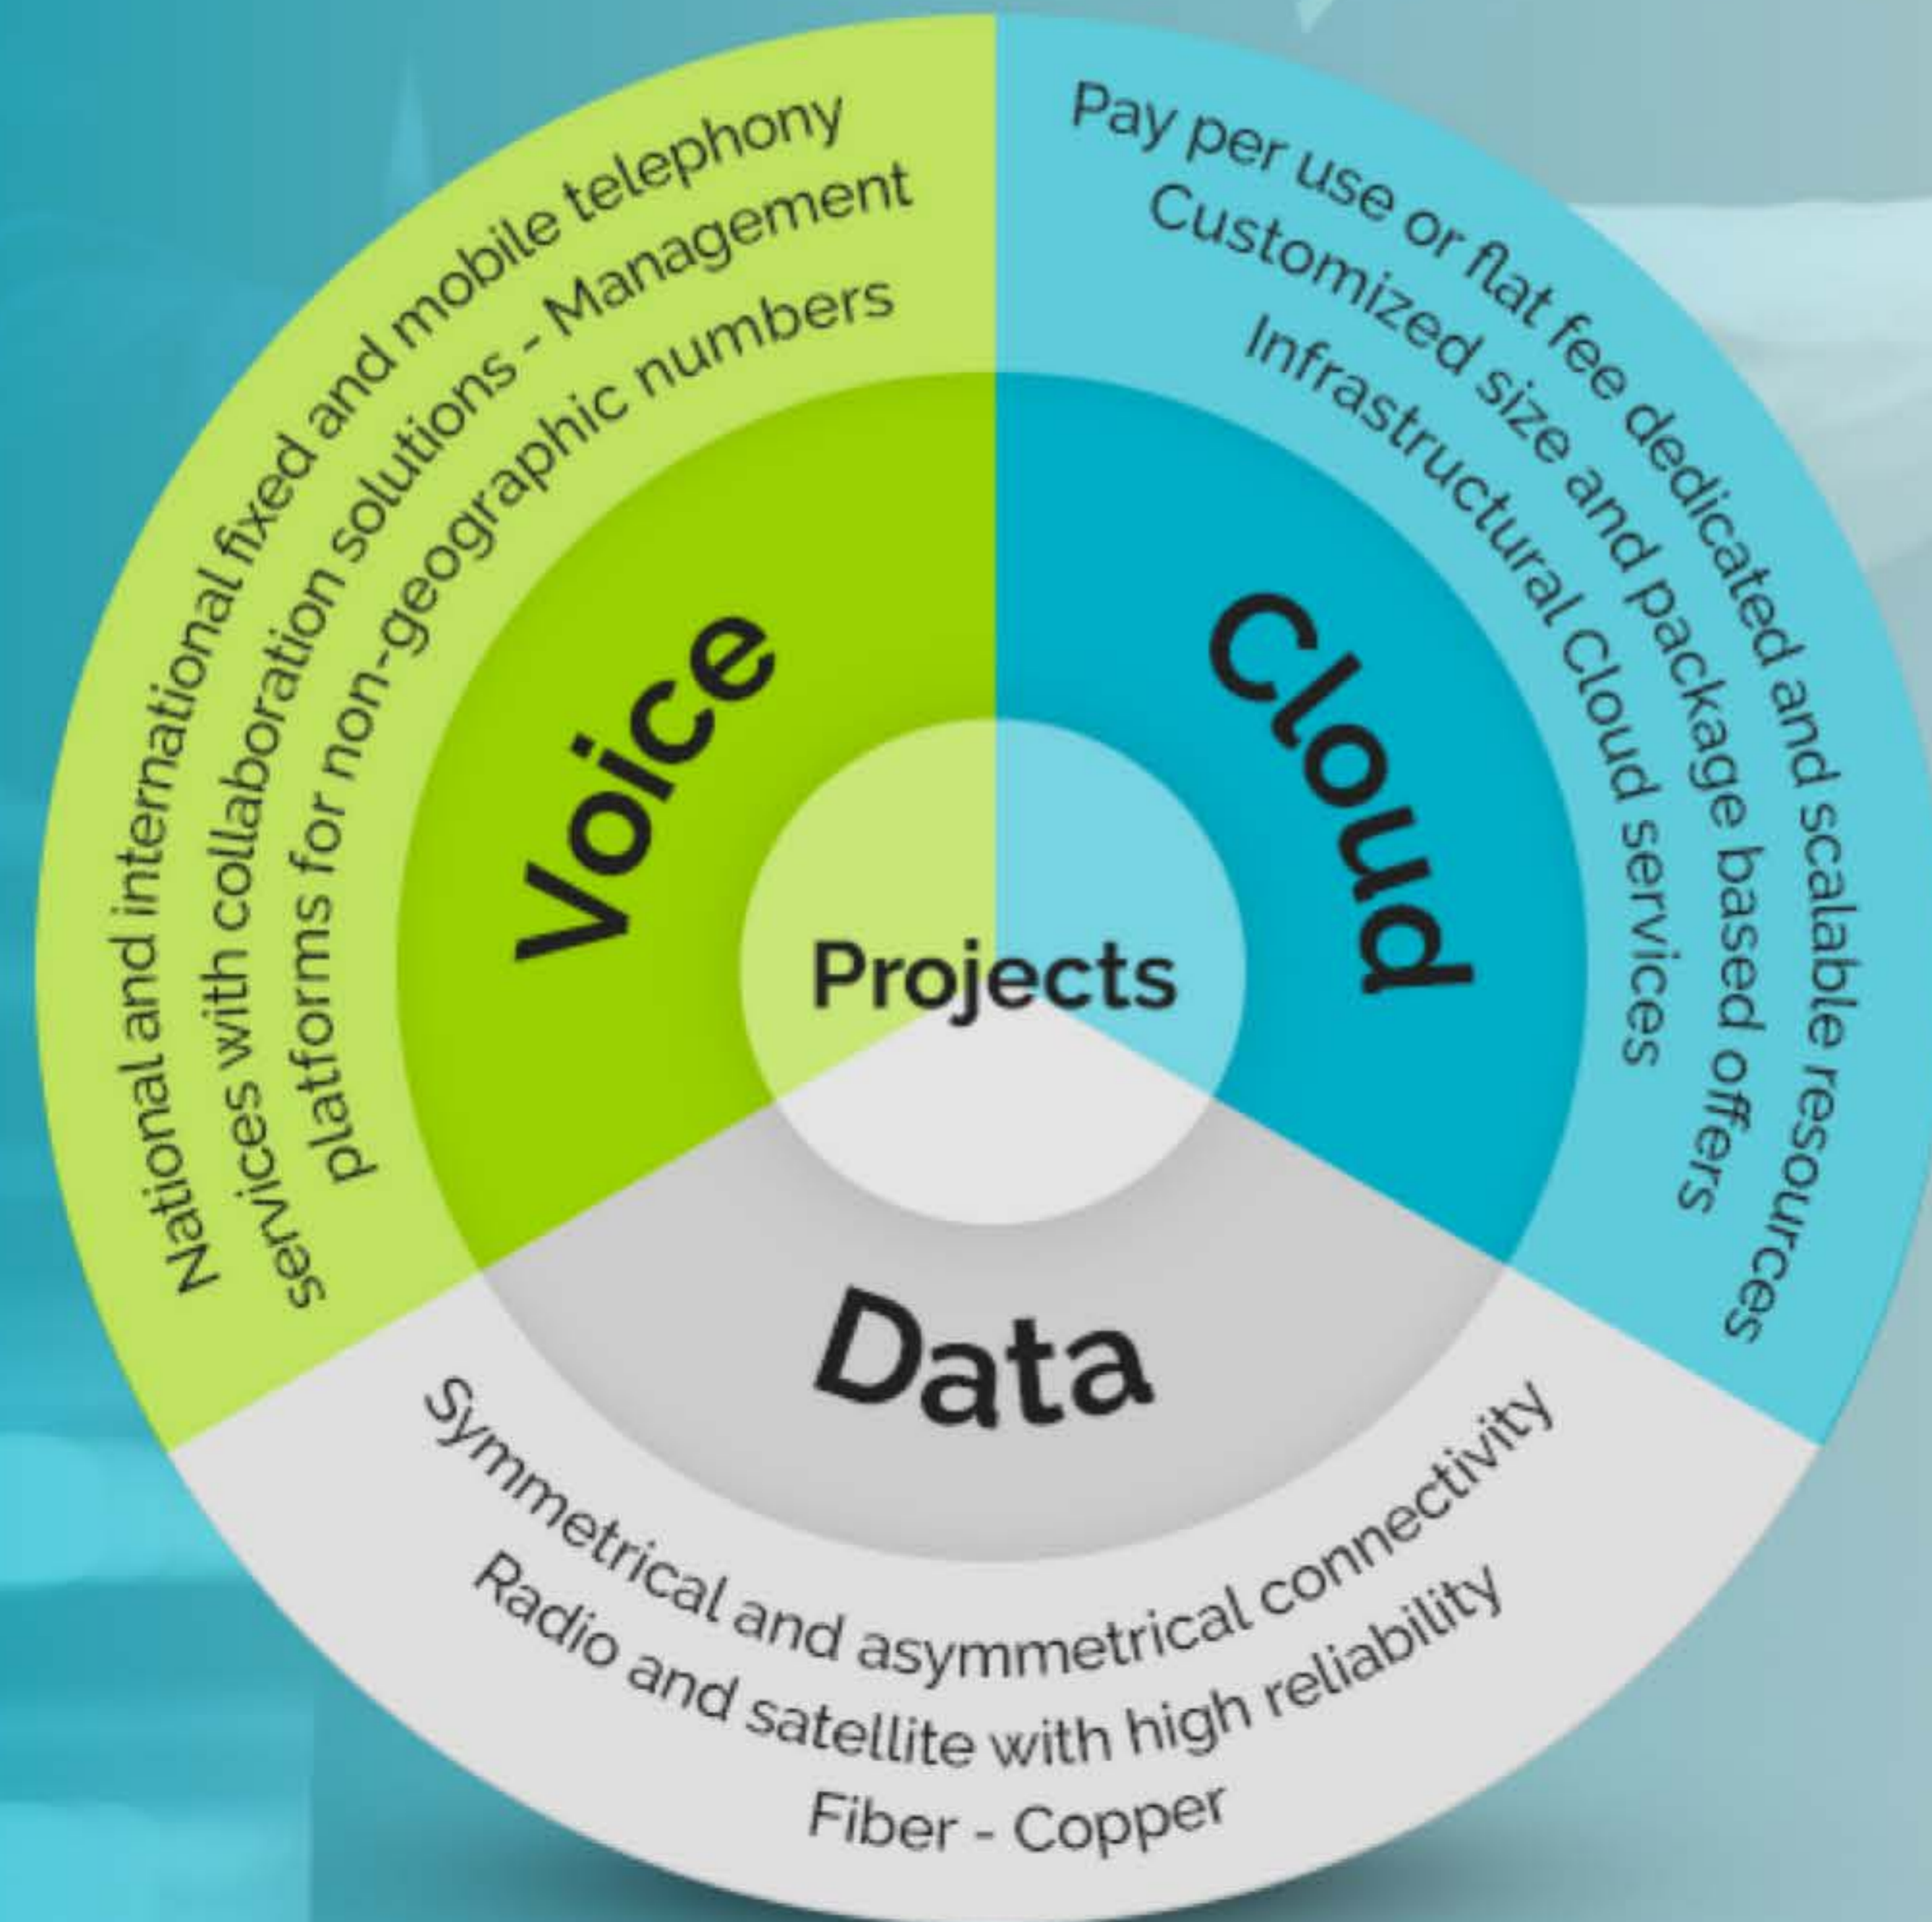

Process management

Offer

— CLOUDITALIA®

Offer

Cloudditalia has developed a strategy and an offer with the aim of representing the reference point for ict service needs of Italian companies.

About us

History